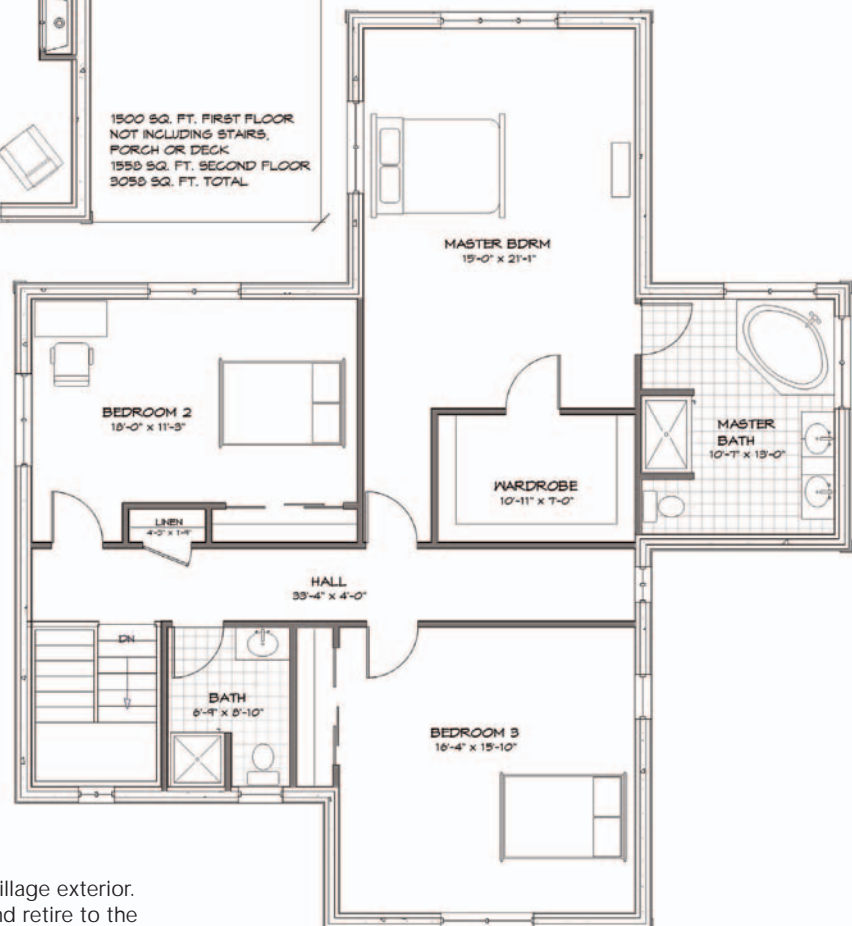

THE **SCOTCH PINE 1** 3058 SQ. FT

REMAX
EASTERN
REALTY INC.

Contact

Ron Whetung
or Derek Green
at

(705) 743-9111

Toll Free 1-800-567-4546

THE **SCOTCH PINE 1** 3058 SQ. FT

THE SCOTCH PINE 1 3058 SQ. FT

FLOOR PLAN 1

FLOOR PLAN 2

3 BEDROOM

A modern and spacious family home with a quaint country village exterior. Enjoy the open concept kitchen/dining/living/family areas and retire to the three large and private bedrooms.