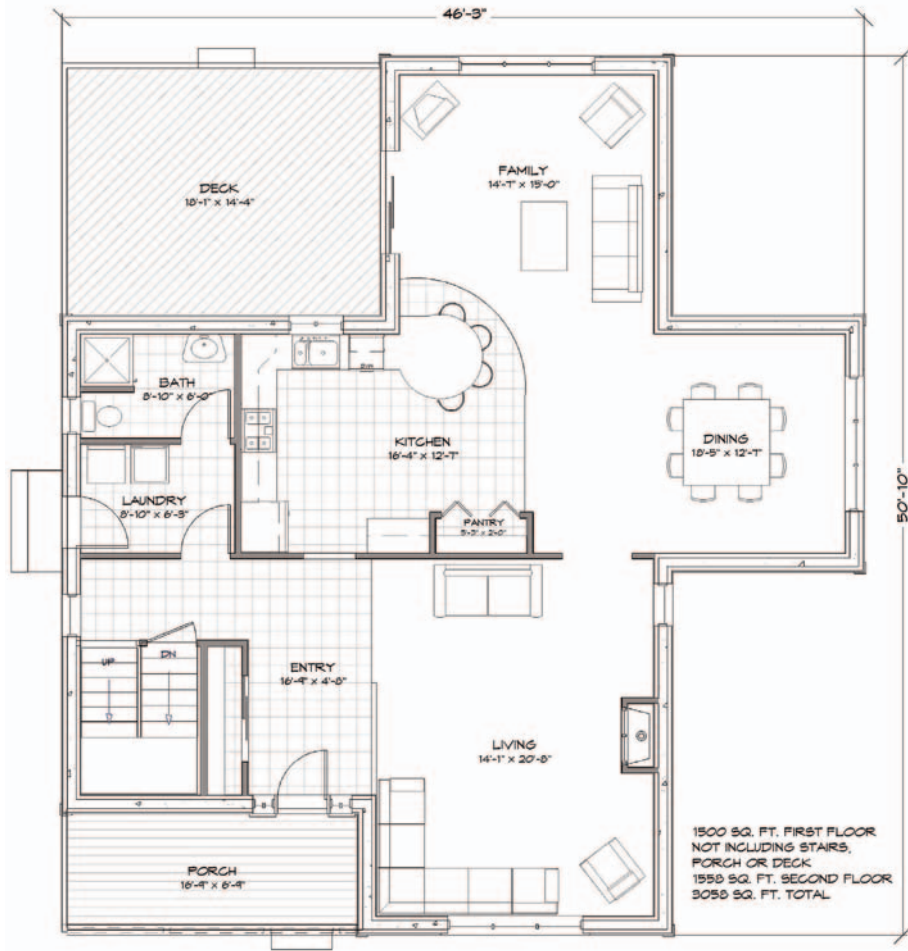

THE **SCOTCH PINE 1** 3058 SQ. FT

REMAX
EASTERN
REALTY INC.

Contact

Ron Whetung
or Derek Green
at

(705) 743-9111

Toll Free 1-800-567-4546

THE **SCOTCH PINE 1** 3058 SQ. FT

THE SCOTCH PINE 1 3058 SQ. FT

FLOOR PLAN 1

FLOOR PLAN 2

3 BEDROOM

A modern and spacious family home with a quaint country village exterior. Enjoy the open concept kitchen/dining/living/family areas and retire to the three large and private bedrooms.